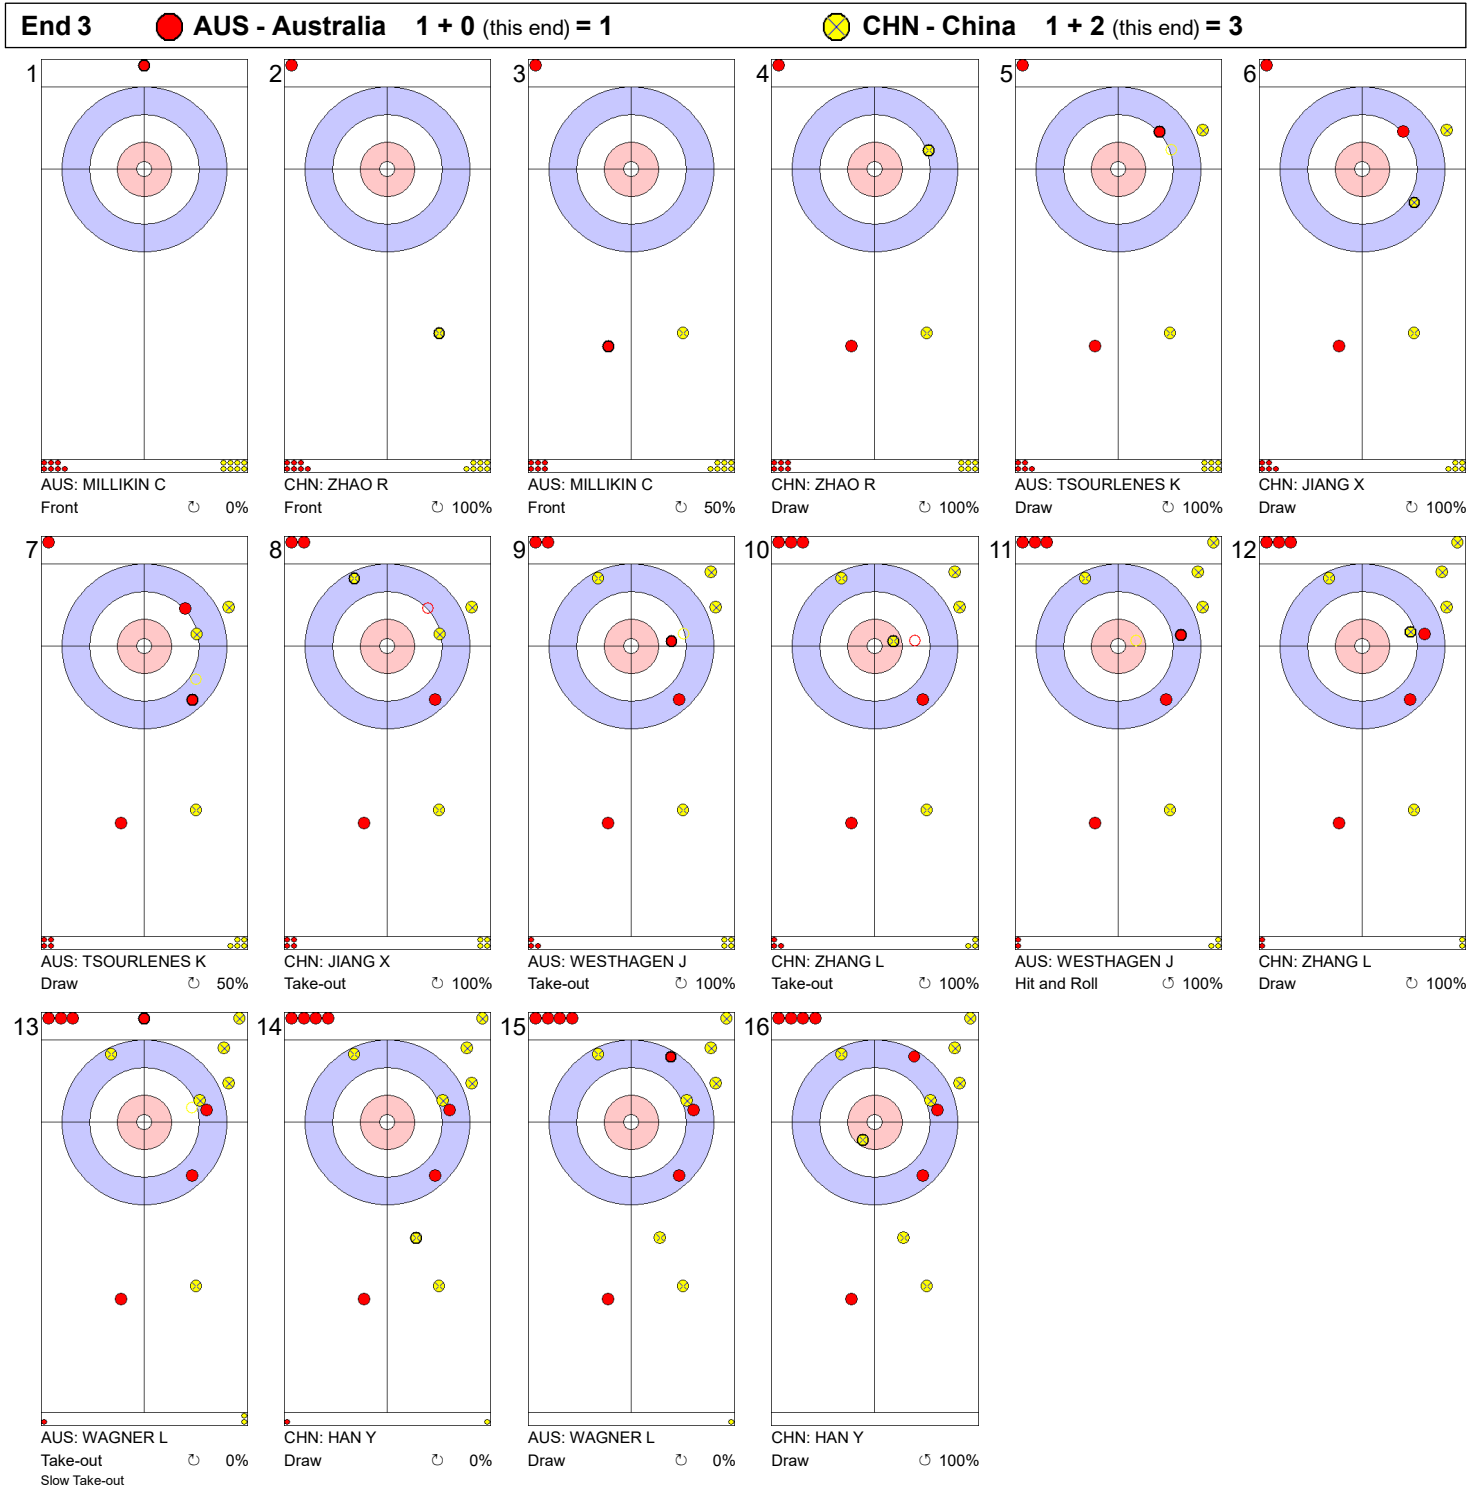

Game - Shot by Shot

Legend:
 ⌚ Clockwise ⌚ Counter-clockwise - Not considered

Game - Shot by Shot

Legend:
 ↻ Clockwise ↺ Counter-clockwise - Not considered

Game - Shot by Shot

Legend:
 ↻ Clockwise ↺ Counter-clockwise - Not considered

Game - Shot by Shot

Legend:
 ↻ Clockwise ↺ Counter-clockwise - Not considered

Game - Shot by Shot

Legend:
 ↻ Clockwise ↺ Counter-clockwise - Not considered

Game - Shot by Shot

Legend:
 ↻ Clockwise ↺ Counter-clockwise - Not considered

Game - Shot by Shot

Legend:
 Clockwise Counter-clockwise - Not considered

Game - Shot by Shot

Legend:
 ↻ Clockwise ↺ Counter-clockwise - Not considered