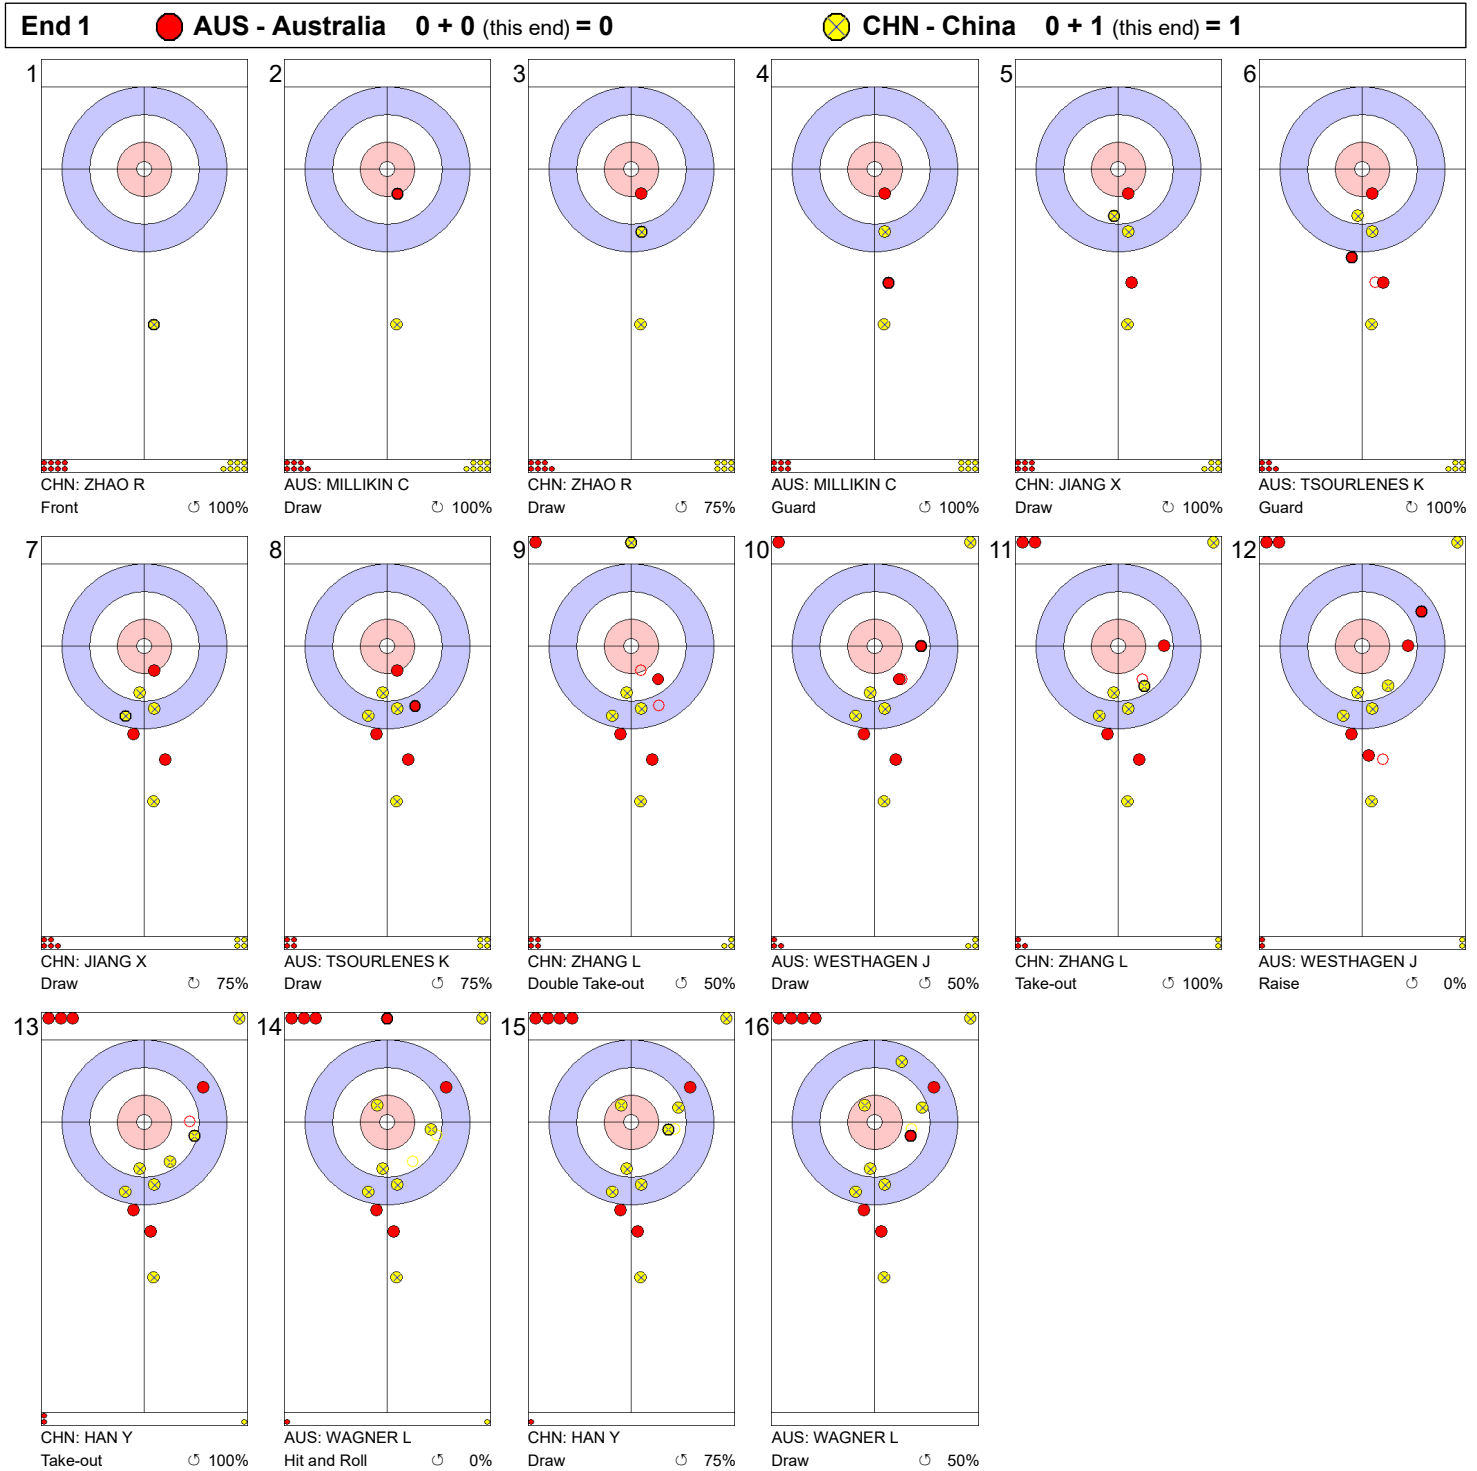

Game - Shot by Shot

Legend:
 ⌚ Clockwise ⌚ Counter-clockwise - Not considered

Game - Shot by Shot

Legend:
 ↻ Clockwise ↺ Counter-clockwise - Not considered

Game - Shot by Shot

Legend:
 ↻ Clockwise ↺ Counter-clockwise - Not considered

Game - Shot by Shot

Legend:
 ↻ Clockwise ↺ Counter-clockwise - Not considered

Game - Shot by Shot

Legend:
 ↻ Clockwise ↺ Counter-clockwise - Not considered

Game - Shot by Shot

Legend:
 ↻ Clockwise ↺ Counter-clockwise - Not considered

Game - Shot by Shot

Legend:
 Clockwise Counter-clockwise - Not considered

Game - Shot by Shot

Legend:
 ↻ Clockwise ↺ Counter-clockwise - Not considered