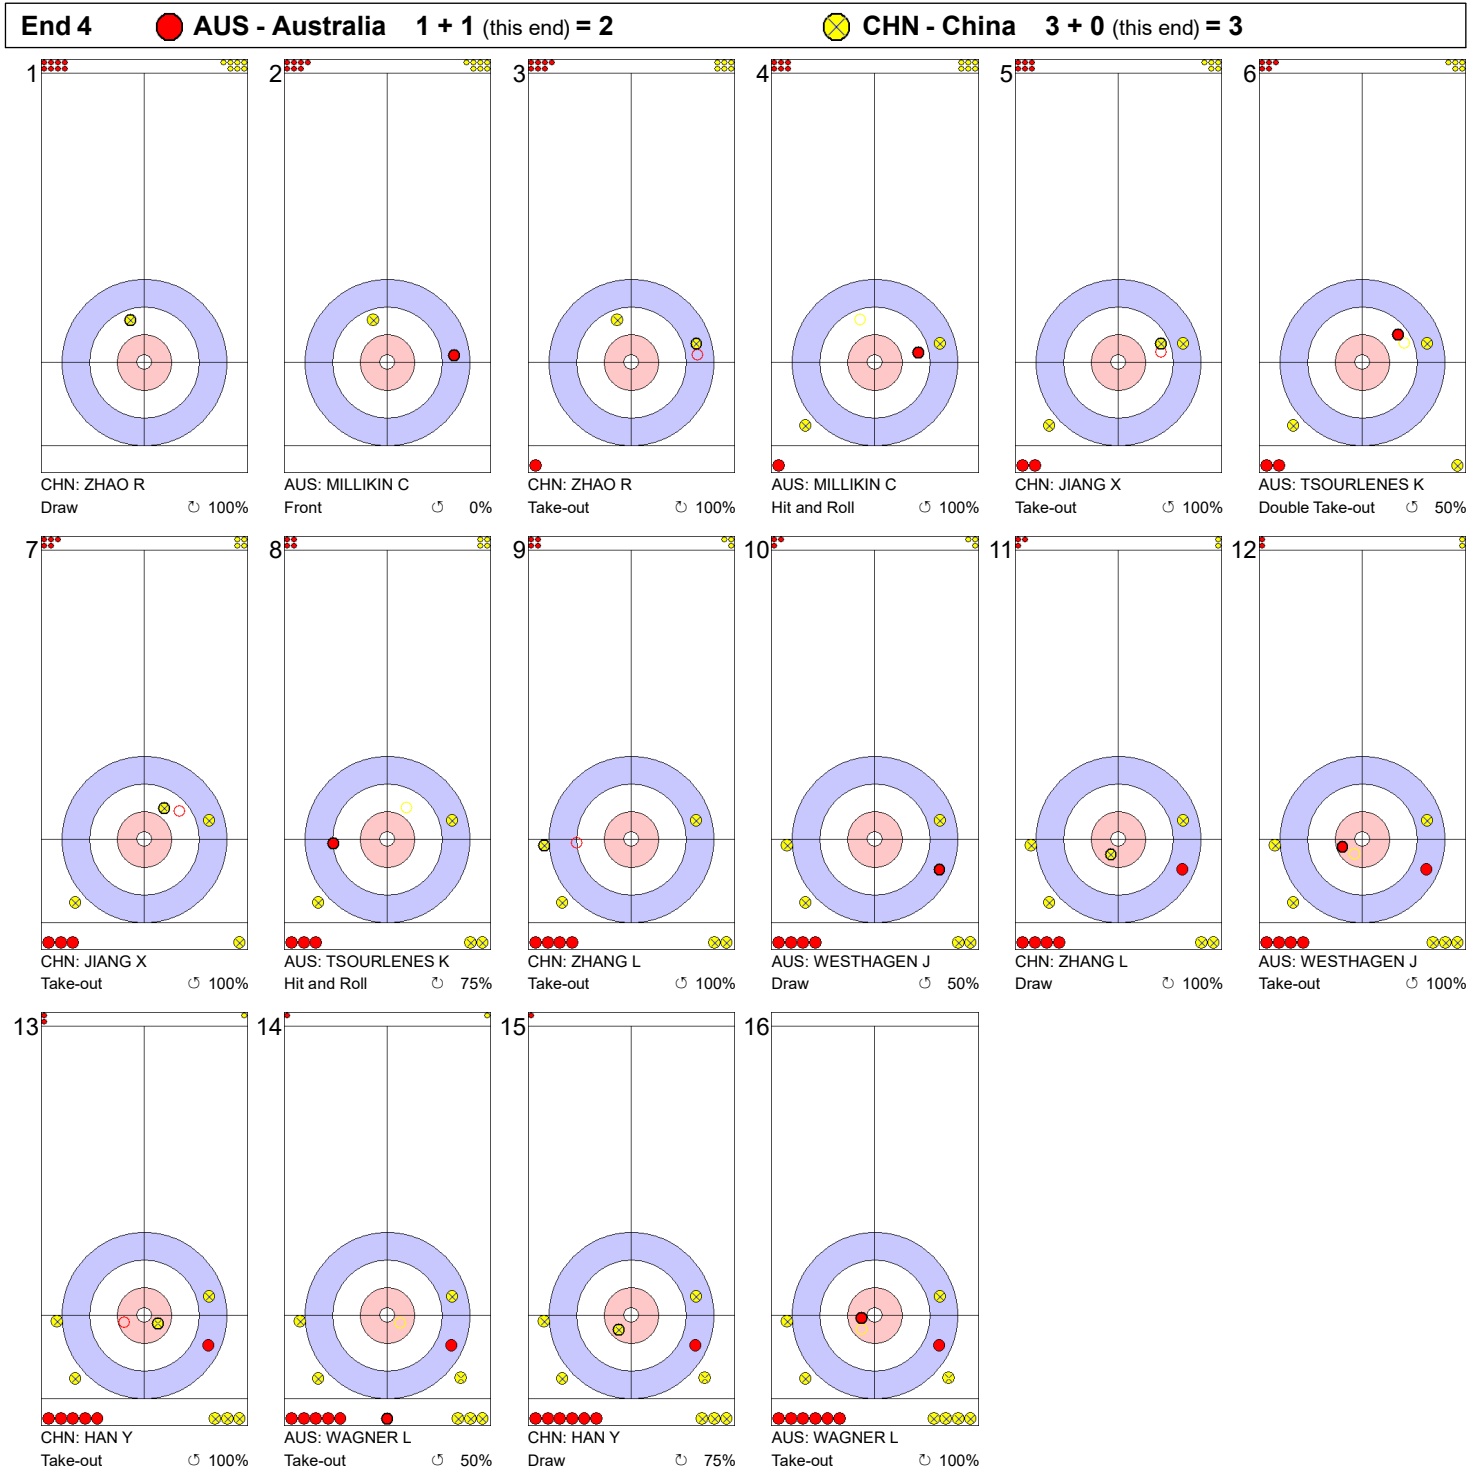

Game - Shot by Shot

Legend:
 ⌚ Clockwise ⌚ Counter-clockwise - Not considered

Game - Shot by Shot

Legend:
 ↻ Clockwise ↺ Counter-clockwise - Not considered

Game - Shot by Shot

Legend:
 ↻ Clockwise ↺ Counter-clockwise - Not considered

Game - Shot by Shot

Legend:
 ↻ Clockwise ↺ Counter-clockwise - Not considered

Game - Shot by Shot

Legend:
 ↻ Clockwise ↺ Counter-clockwise - Not considered

Game - Shot by Shot

Legend:
 ↻ Clockwise ↺ Counter-clockwise - Not considered

Game - Shot by Shot

Legend:
 Clockwise Counter-clockwise - Not considered

Game - Shot by Shot

Legend:
 ↻ Clockwise ↺ Counter-clockwise - Not considered