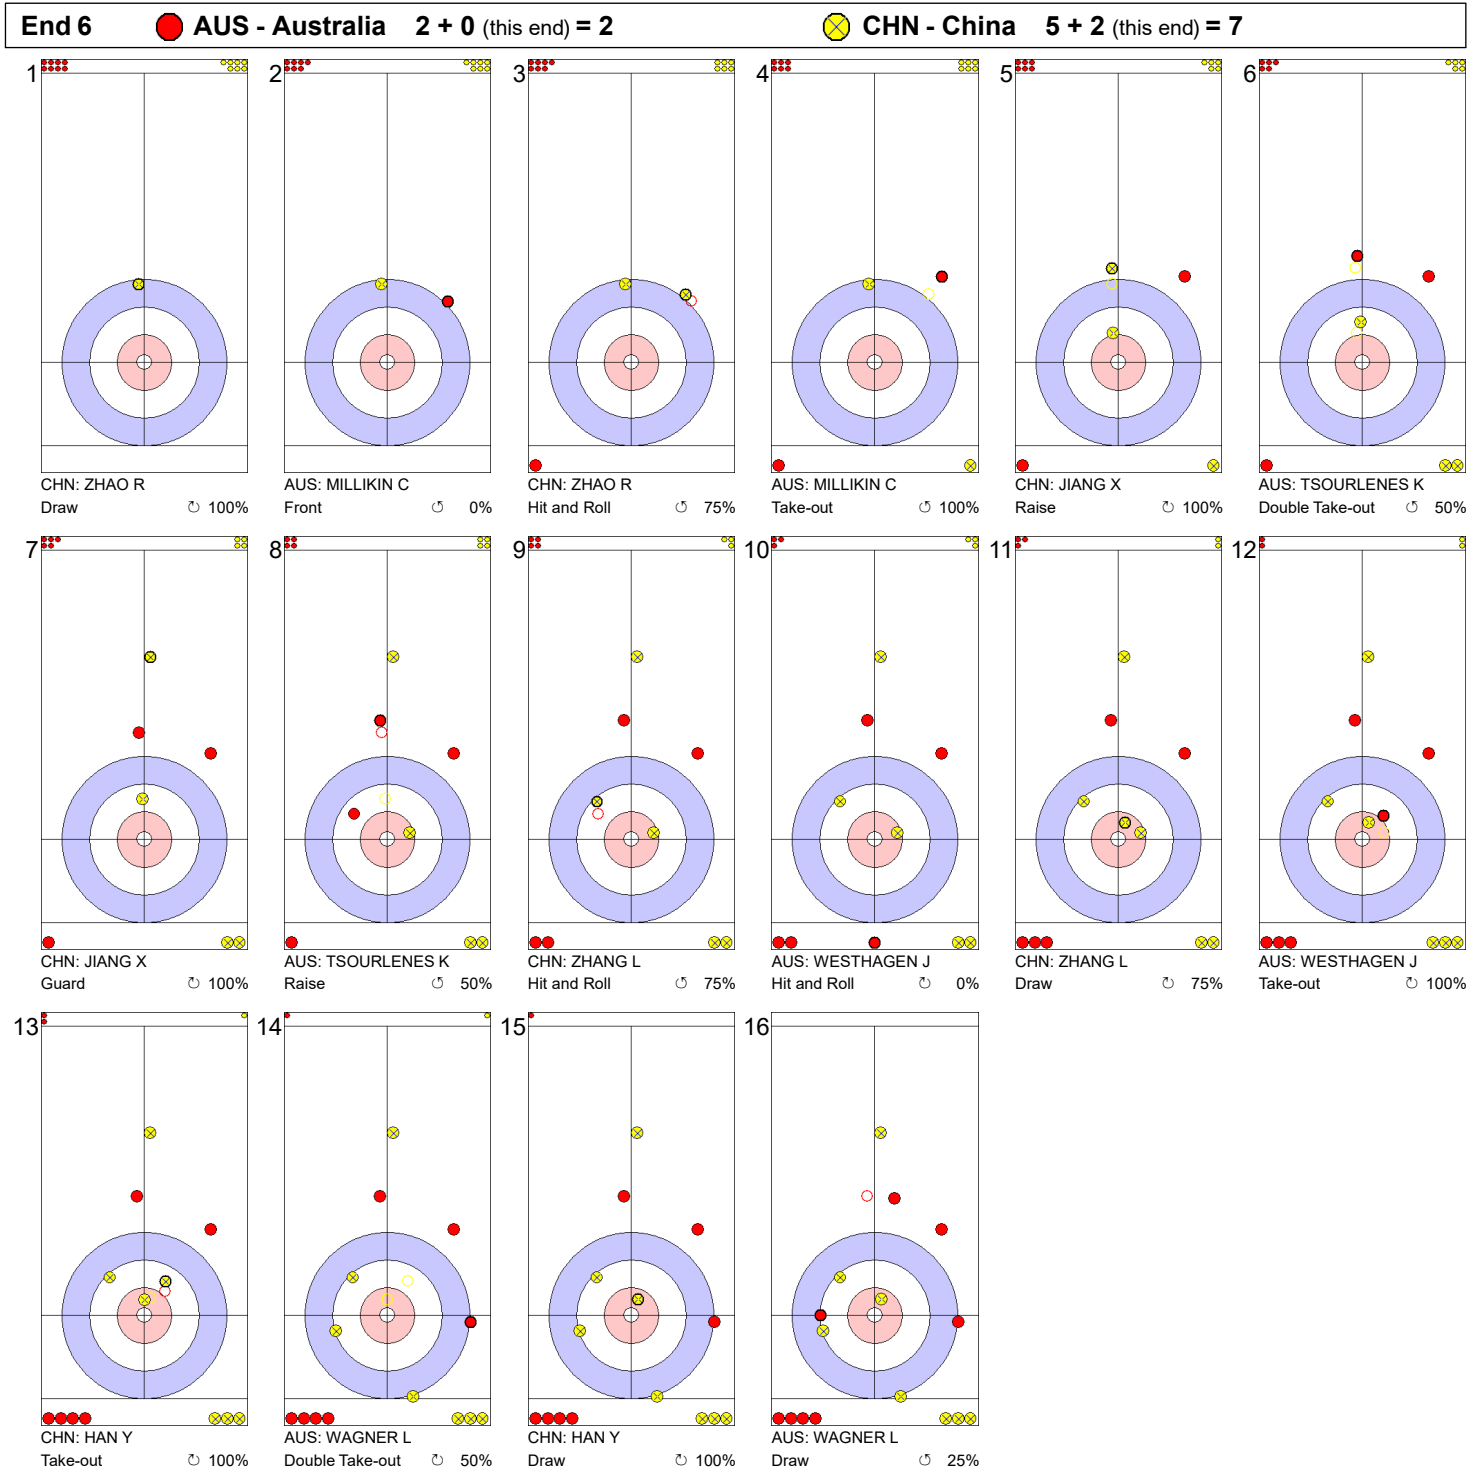

Game - Shot by Shot

Legend:
 ⌚ Clockwise ⌚ Counter-clockwise - Not considered

Game - Shot by Shot

Legend:
 ↻ Clockwise ↺ Counter-clockwise - Not considered

Game - Shot by Shot

Legend:
 ↻ Clockwise ↺ Counter-clockwise - Not considered

Game - Shot by Shot

Legend:
 ↻ Clockwise ↺ Counter-clockwise - Not considered

Game - Shot by Shot

Legend:
 ↻ Clockwise ↺ Counter-clockwise - Not considered

Game - Shot by Shot

Legend:
 ↻ Clockwise ↺ Counter-clockwise - Not considered

Game - Shot by Shot

Legend:
 Clockwise Counter-clockwise - Not considered

Game - Shot by Shot

Legend:
 ↻ Clockwise ↺ Counter-clockwise - Not considered