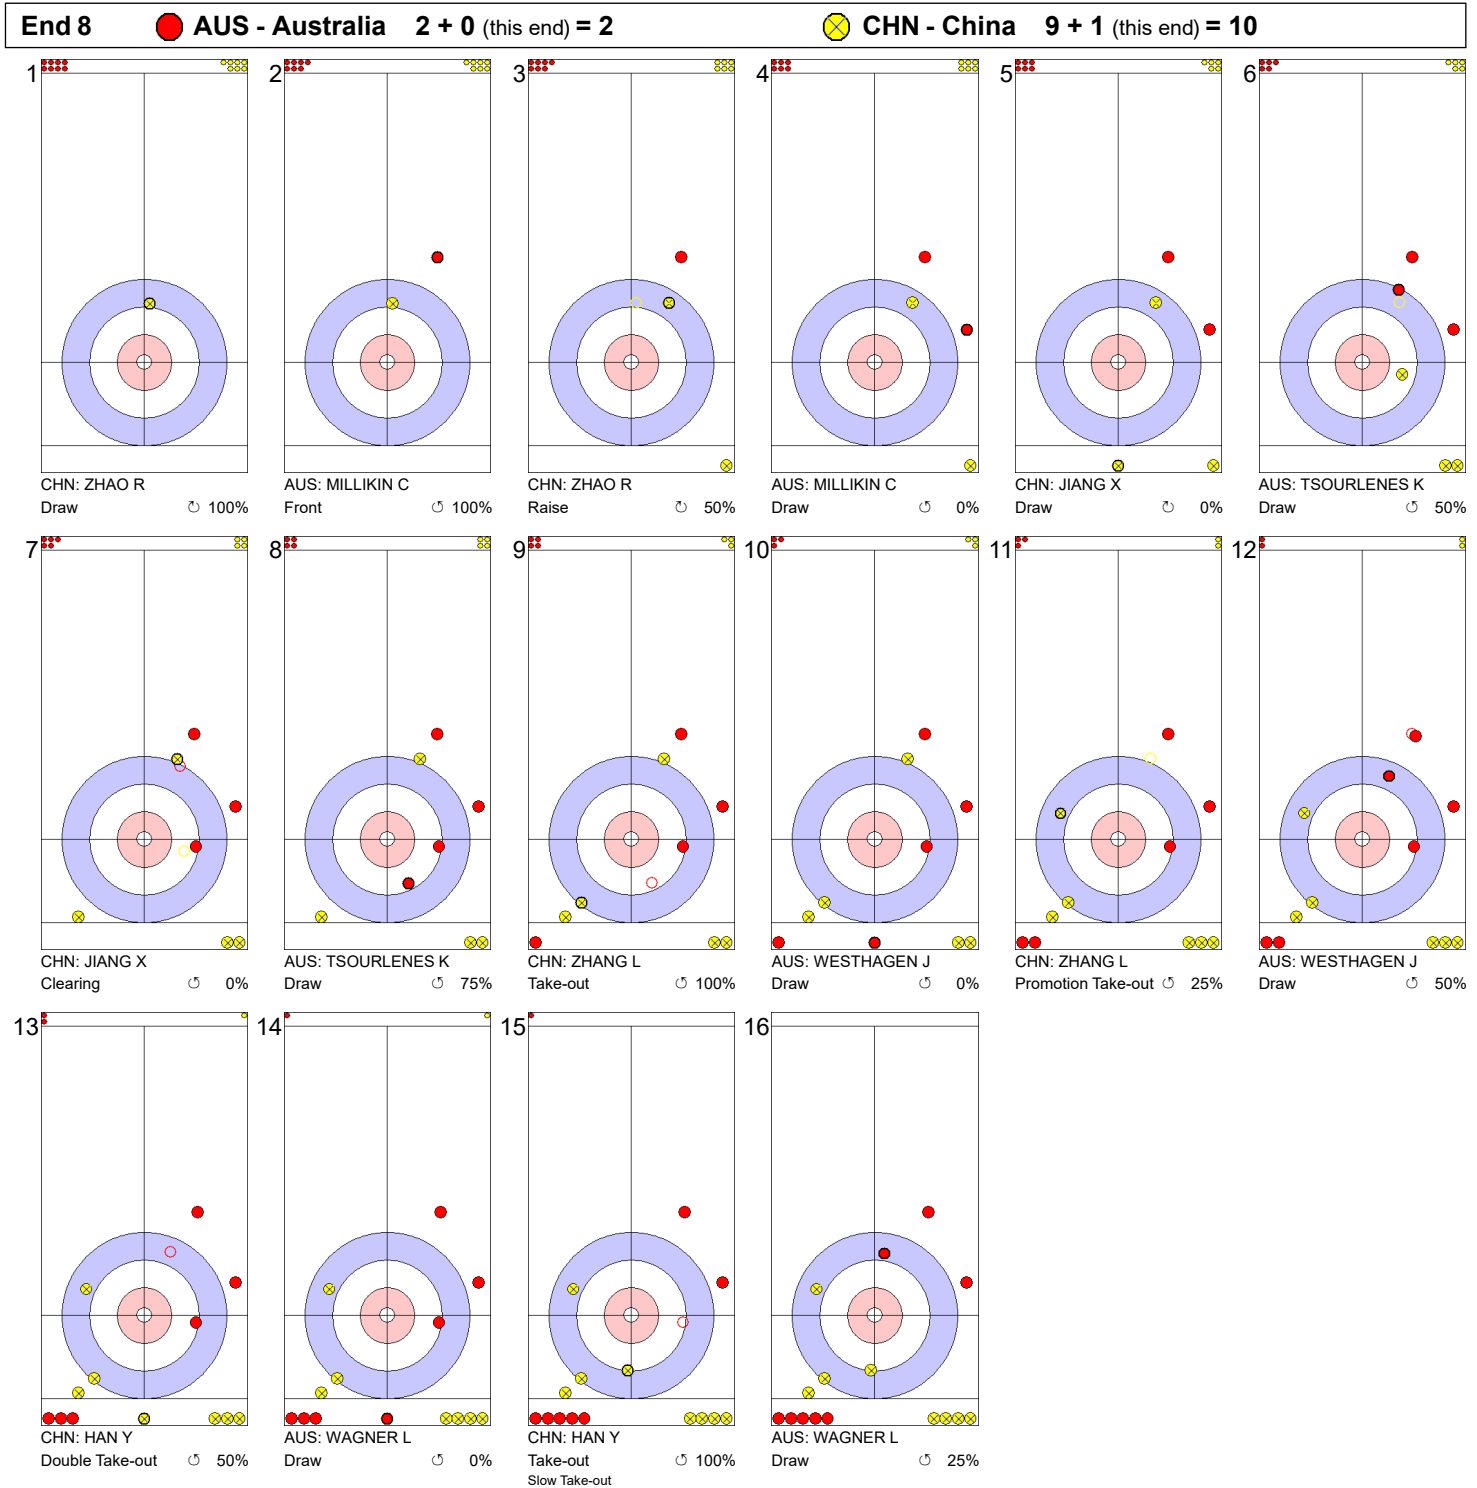

Game - Shot by Shot

Legend:
 ⌚ Clockwise ⌚ Counter-clockwise - Not considered

Game - Shot by Shot

Legend:
 ↻ Clockwise ↺ Counter-clockwise - Not considered

Game - Shot by Shot

Legend:
 ↻ Clockwise ↺ Counter-clockwise - Not considered

Game - Shot by Shot

Legend:
 ↻ Clockwise ↺ Counter-clockwise - Not considered

Game - Shot by Shot

Legend:
 ↻ Clockwise ↺ Counter-clockwise - Not considered

Game - Shot by Shot

Legend:
 ↻ Clockwise ↺ Counter-clockwise - Not considered

Game - Shot by Shot

Legend:
 Clockwise Counter-clockwise - Not considered

Game - Shot by Shot

Legend:
 ↻ Clockwise ↺ Counter-clockwise - Not considered